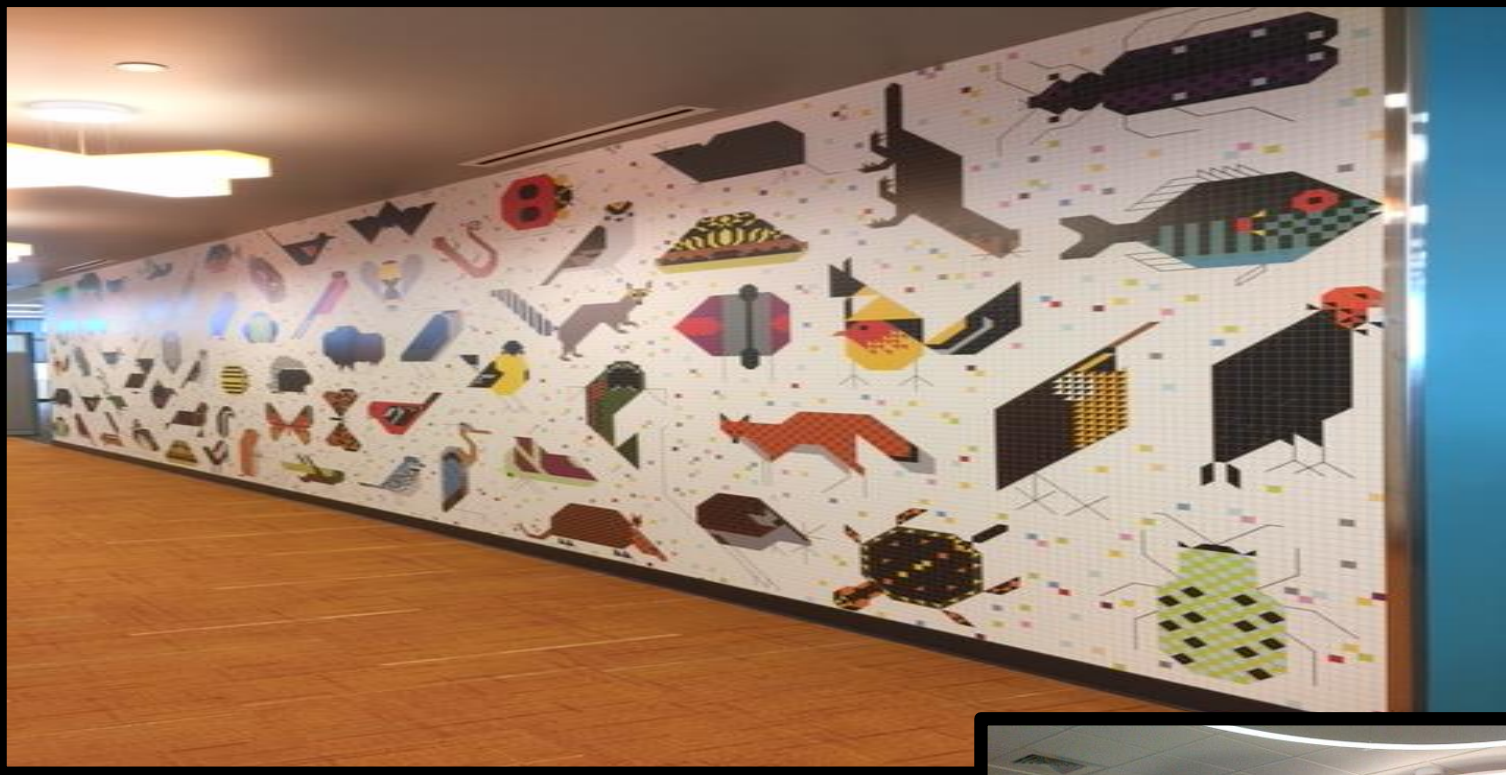

CITY

LINE

Live – Work - Play

Photo's and renderings courtesy of KDC, CityLine DFW and State Farm

CityLine at Night

Live

Work

Play