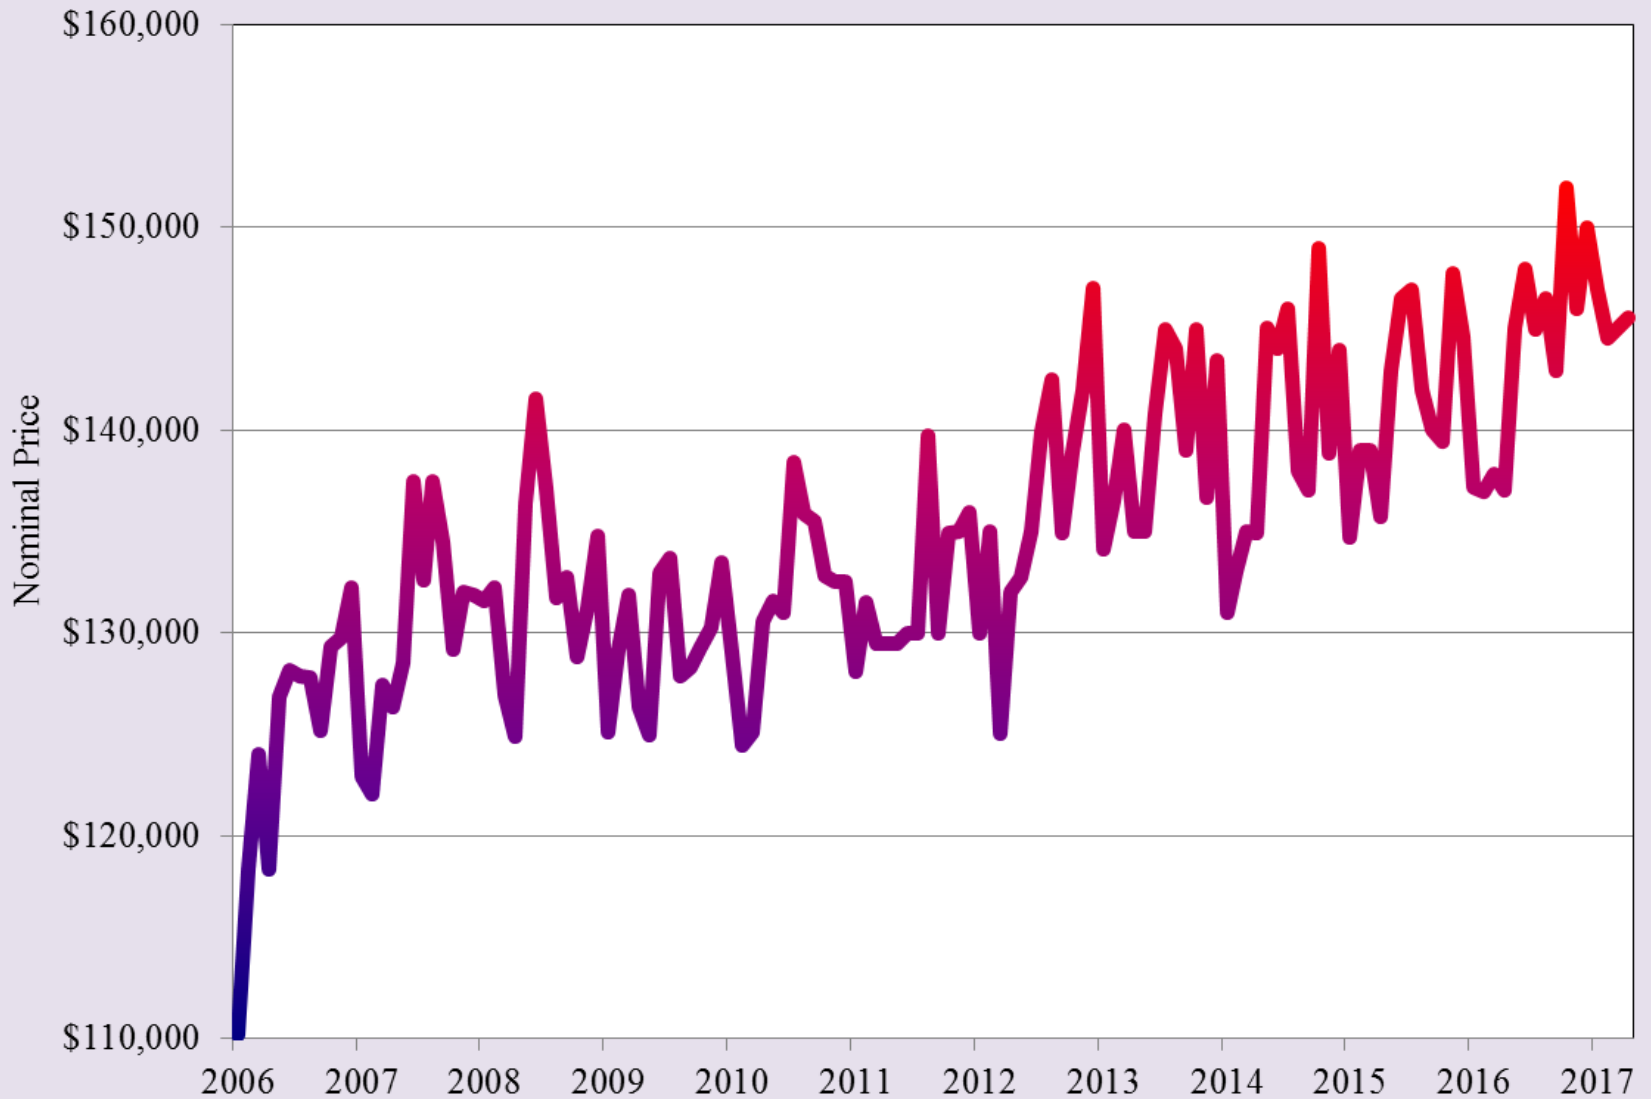

Borderplex Business Barometer

Tom Fullerton, University of Texas at El Paso
Federal Reserve Bank of Dallas International Economic Forum
23 June 2017 Doubletree Hotel El Paso

Metro Business-Cycle Index for El Paso

Starting in September, 2014, the number of SNAP recipients is recorded for the end of each month.

Source: Texas Health and Human Services Commission

El Paso Median Housing Prices

Source: Texas A&M Real Estate Center