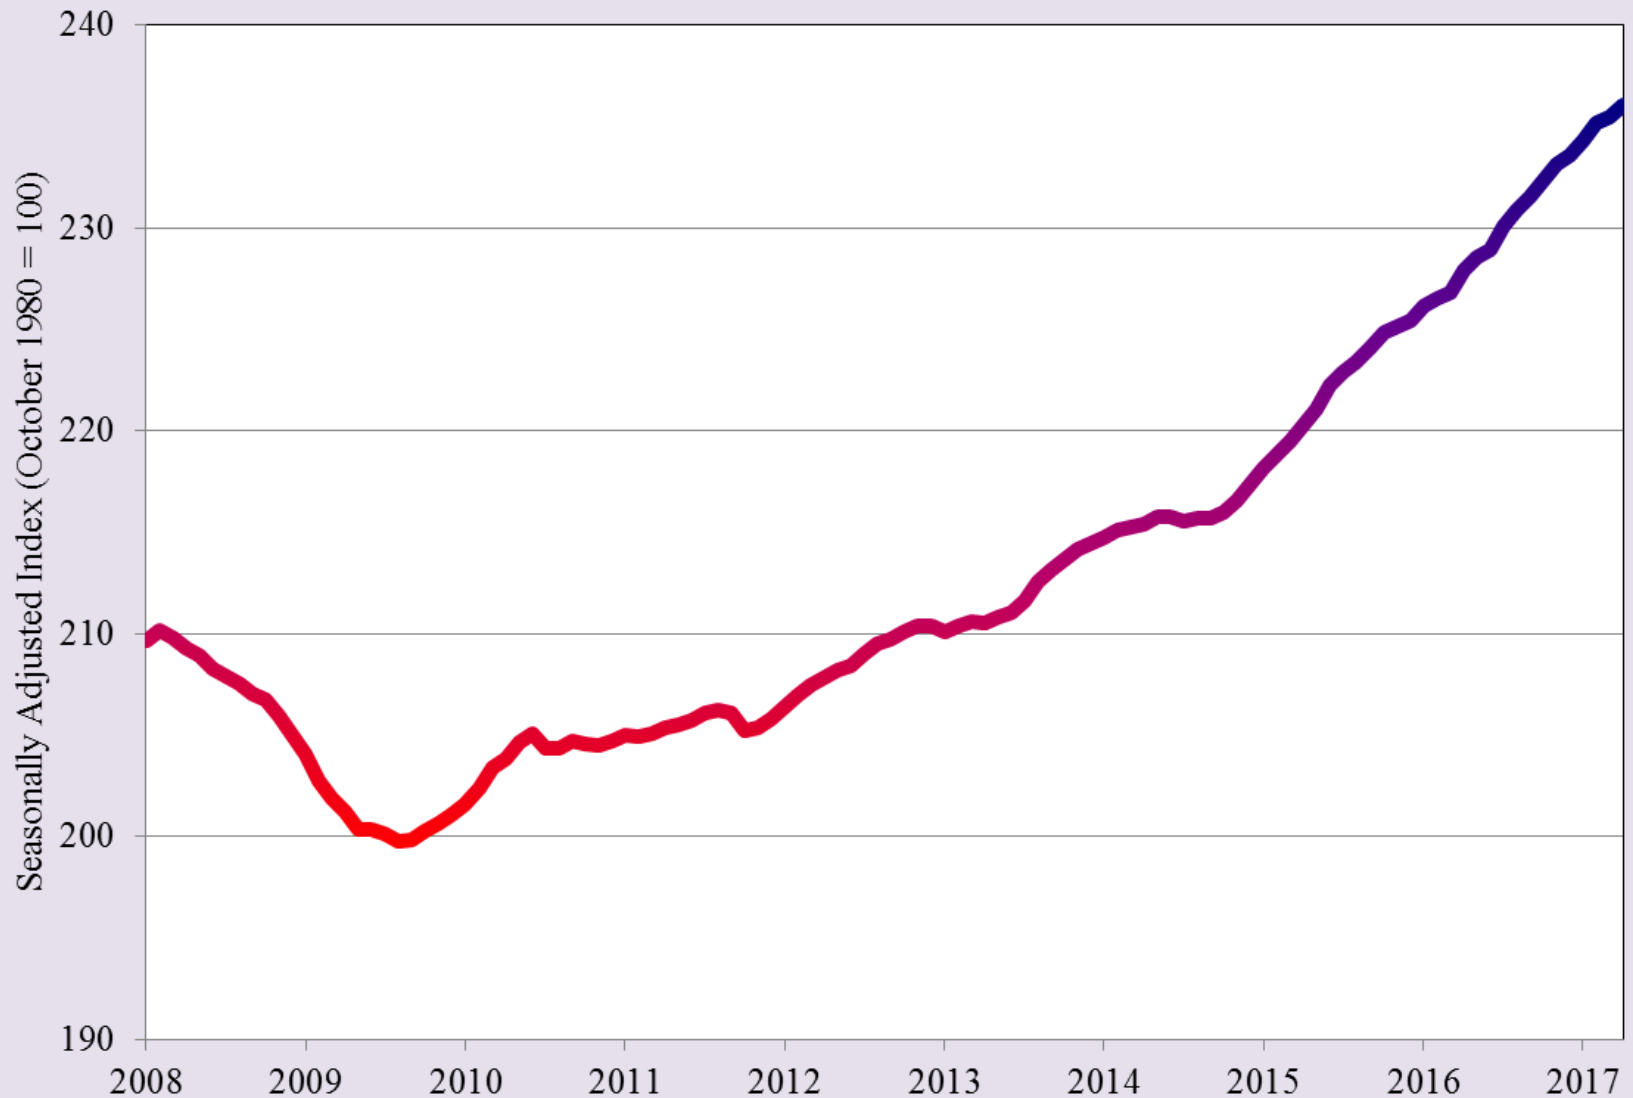

Borderplex Business Barometer

Tom Fullerton, University of Texas at El Paso
Federal Reserve Bank of Dallas International Economic Forum
23 June 2017 Doubletree Hotel El Paso

Metro Business-Cycle Index for El Paso