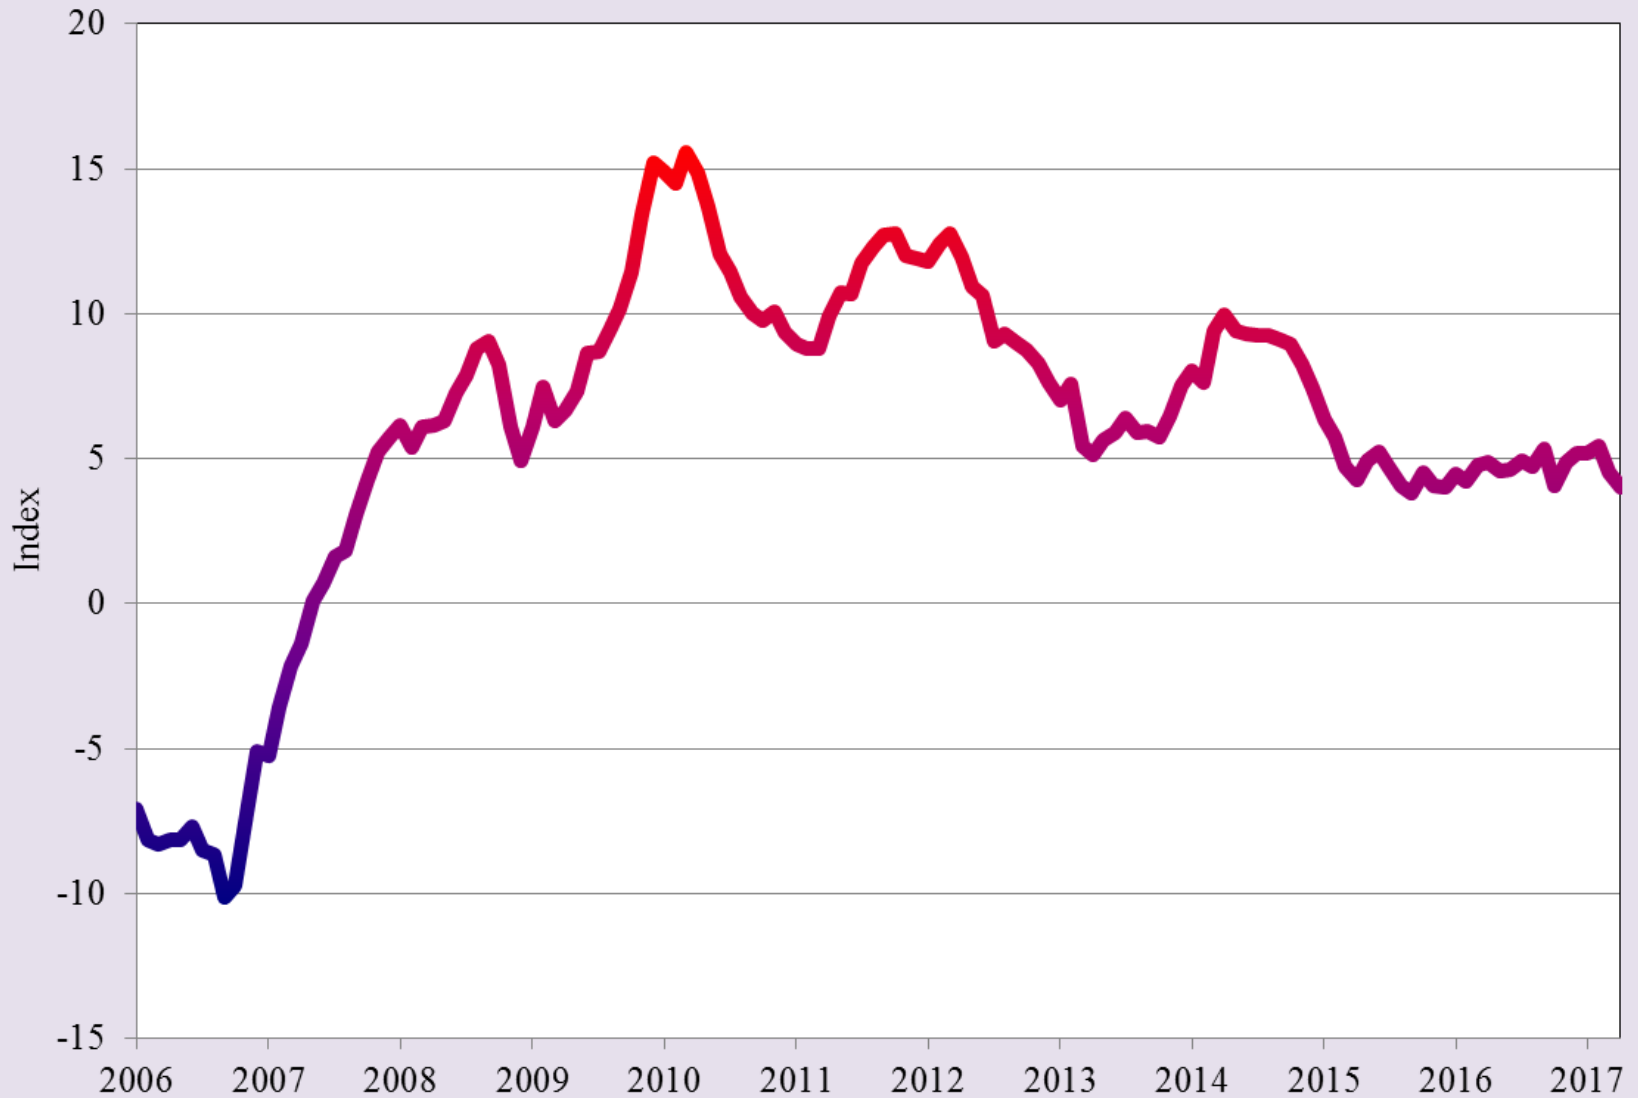

El Paso Household Economic Stress Index

Source: UTEP Border Region Modeling Project