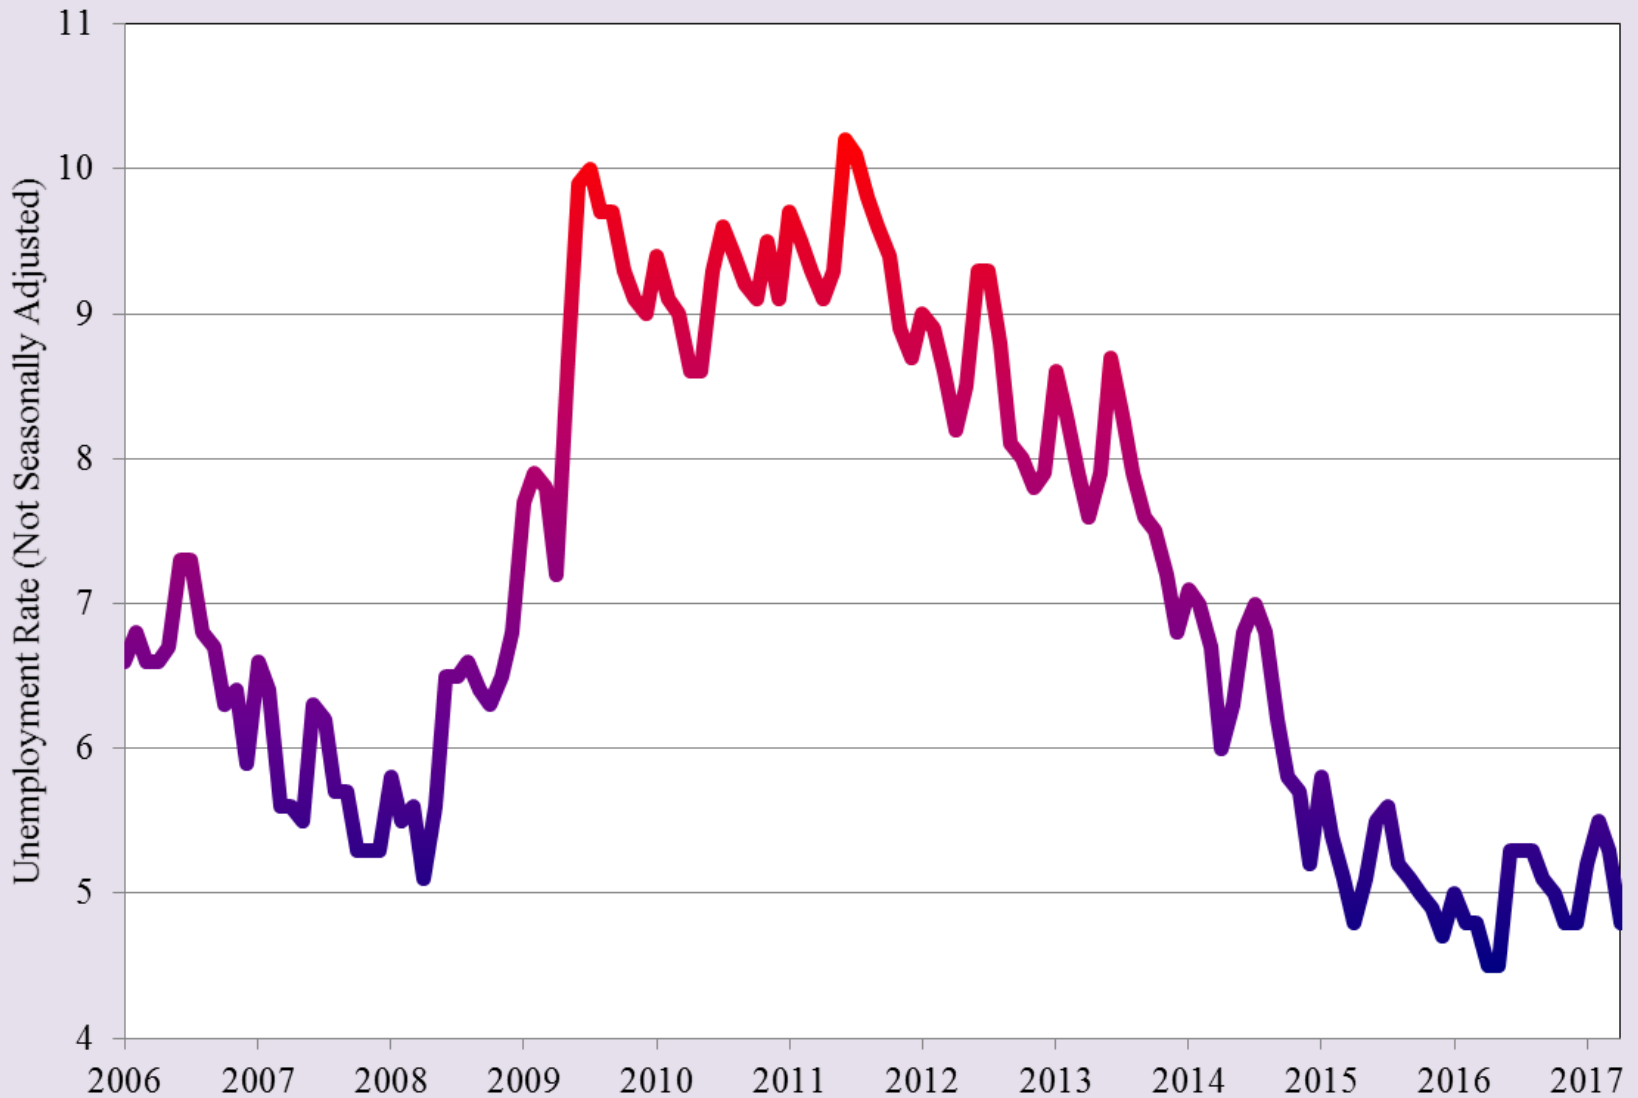

El Paso County Unemployment Rate

Source: Bureau of Labor Statistics