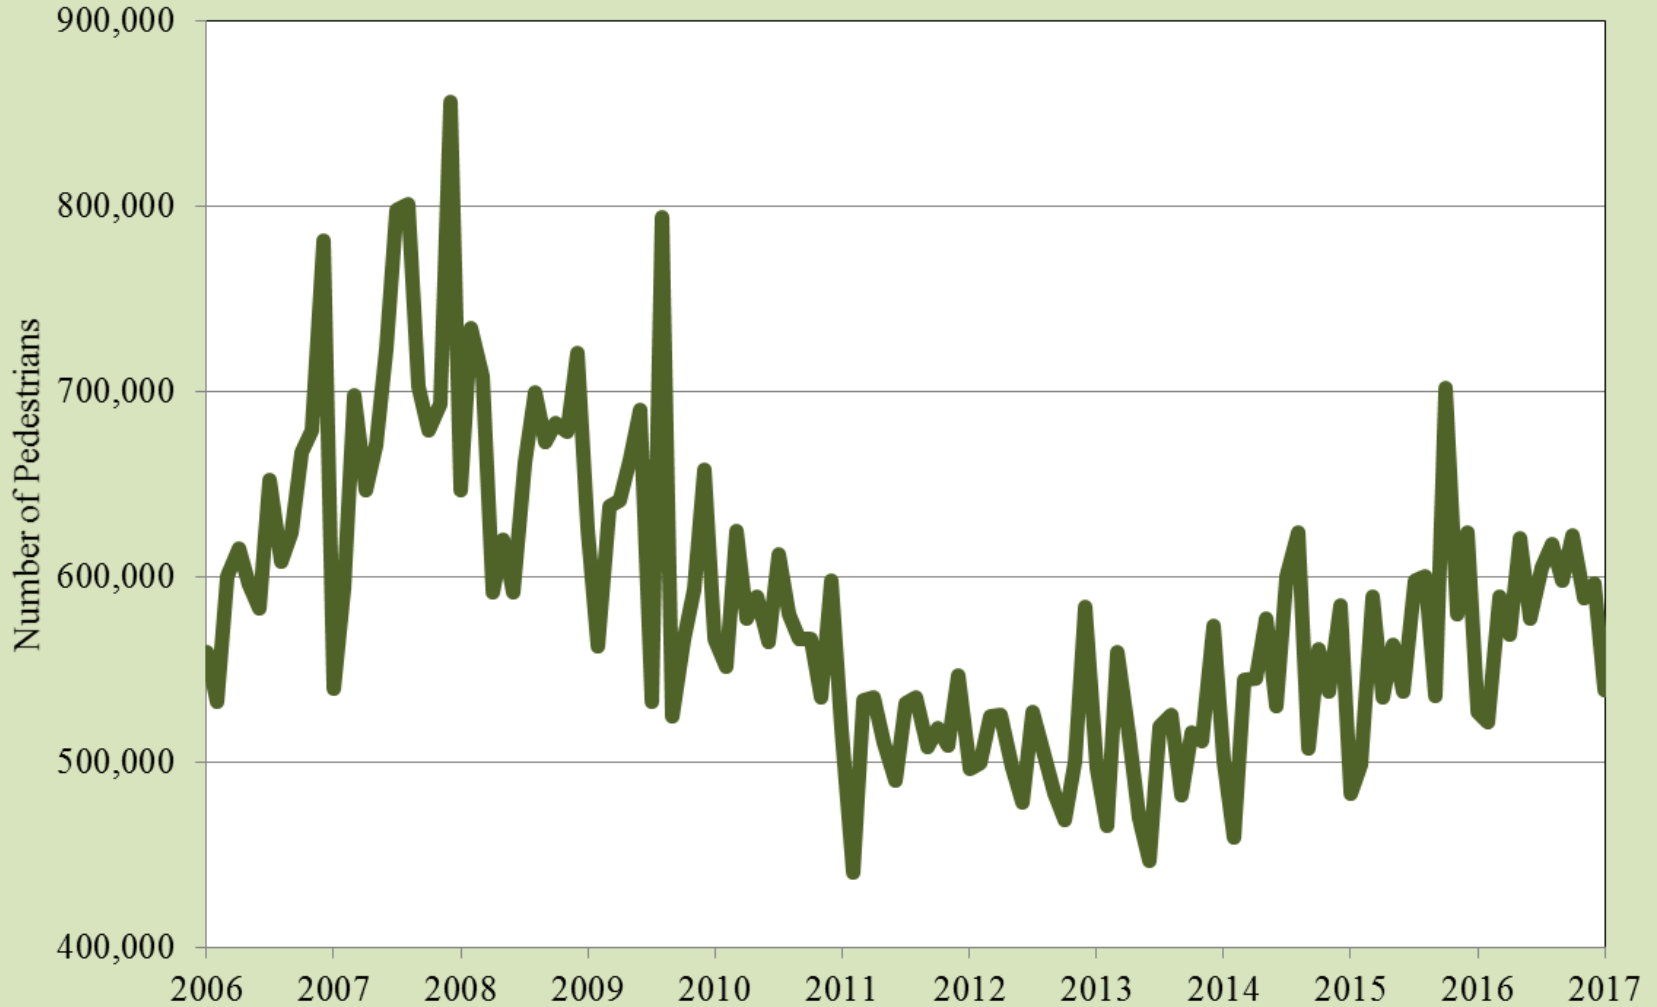

Pedestrian International Bridge Crossings to El Paso

Source: Bureau of Transportation Statistics and U.S. Customs and Border Protection